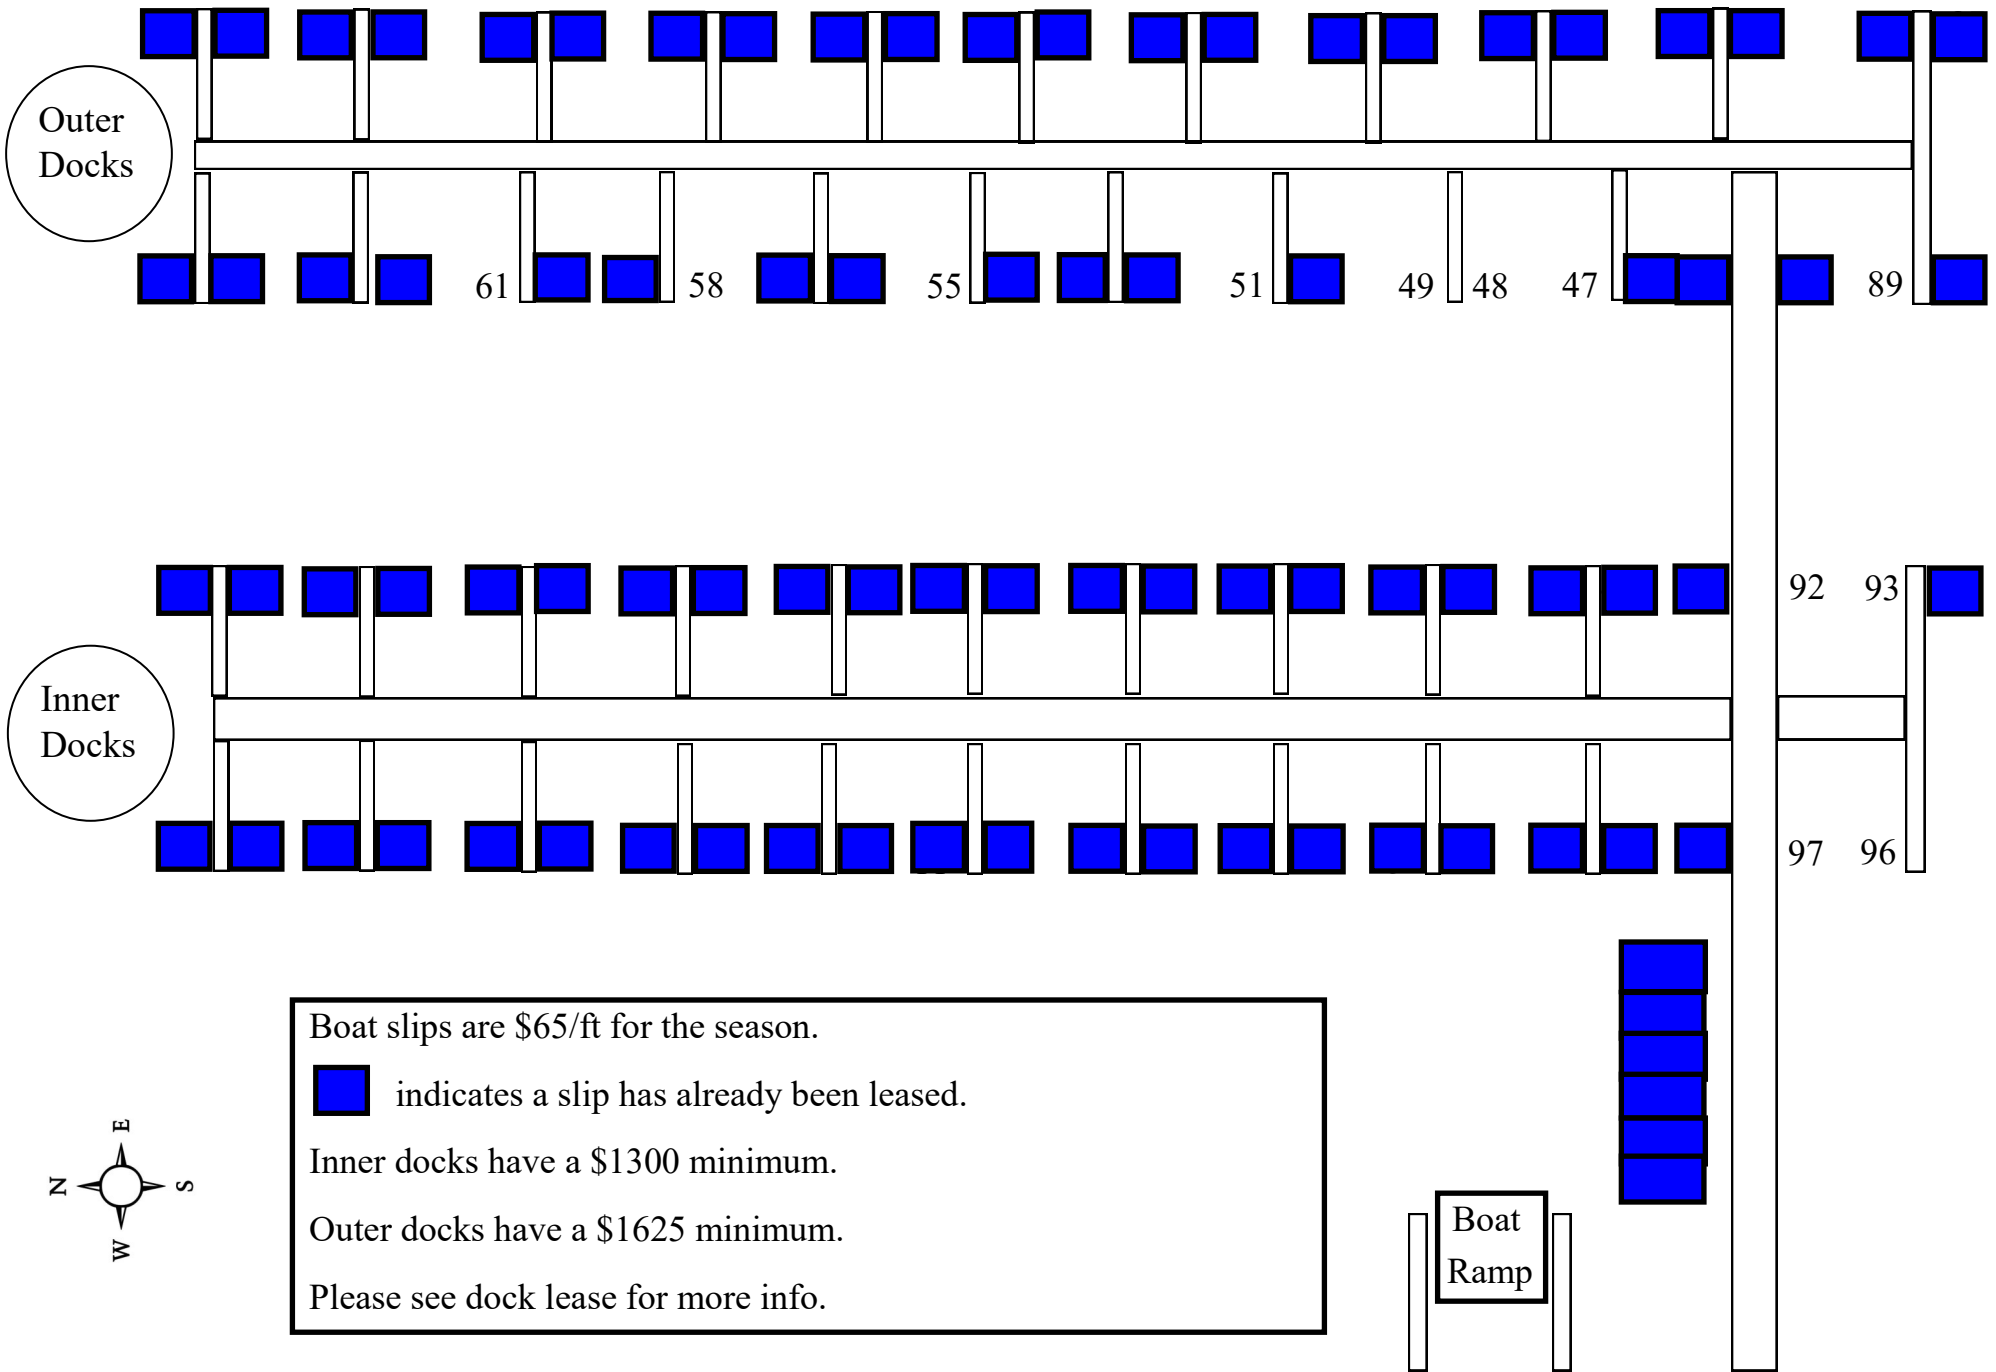

Manitou Beach Marina, LLC

Outer Docks

Inner Docks

Boat slips are \$65/ft for the season.

 indicates a slip has already been leased.

Inner docks have a \$1300 minimum.

Outer docks have a \$1625 minimum.

Please see dock lease for more info.