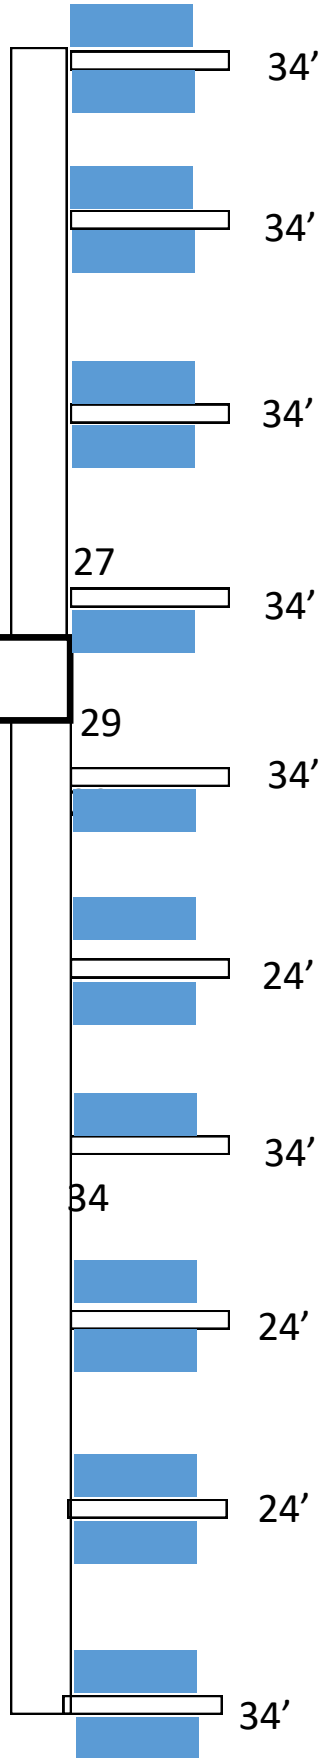

Lake

North of
Bridge

Access
Ramp

Lake

North of
Bridge

Bike Path

Access Ramp

Access Ramp

Lake

North of Bridge

O'Rourke Bridge

O'Rourke Bridge

Bike Path

Access Ramp

Access Ramp

Access Ramp

Lake

South of Bridge

Parking

Bike Path

Access Ramp

Access Ramp

93

111

24'

34'

Lake

South of Bridge