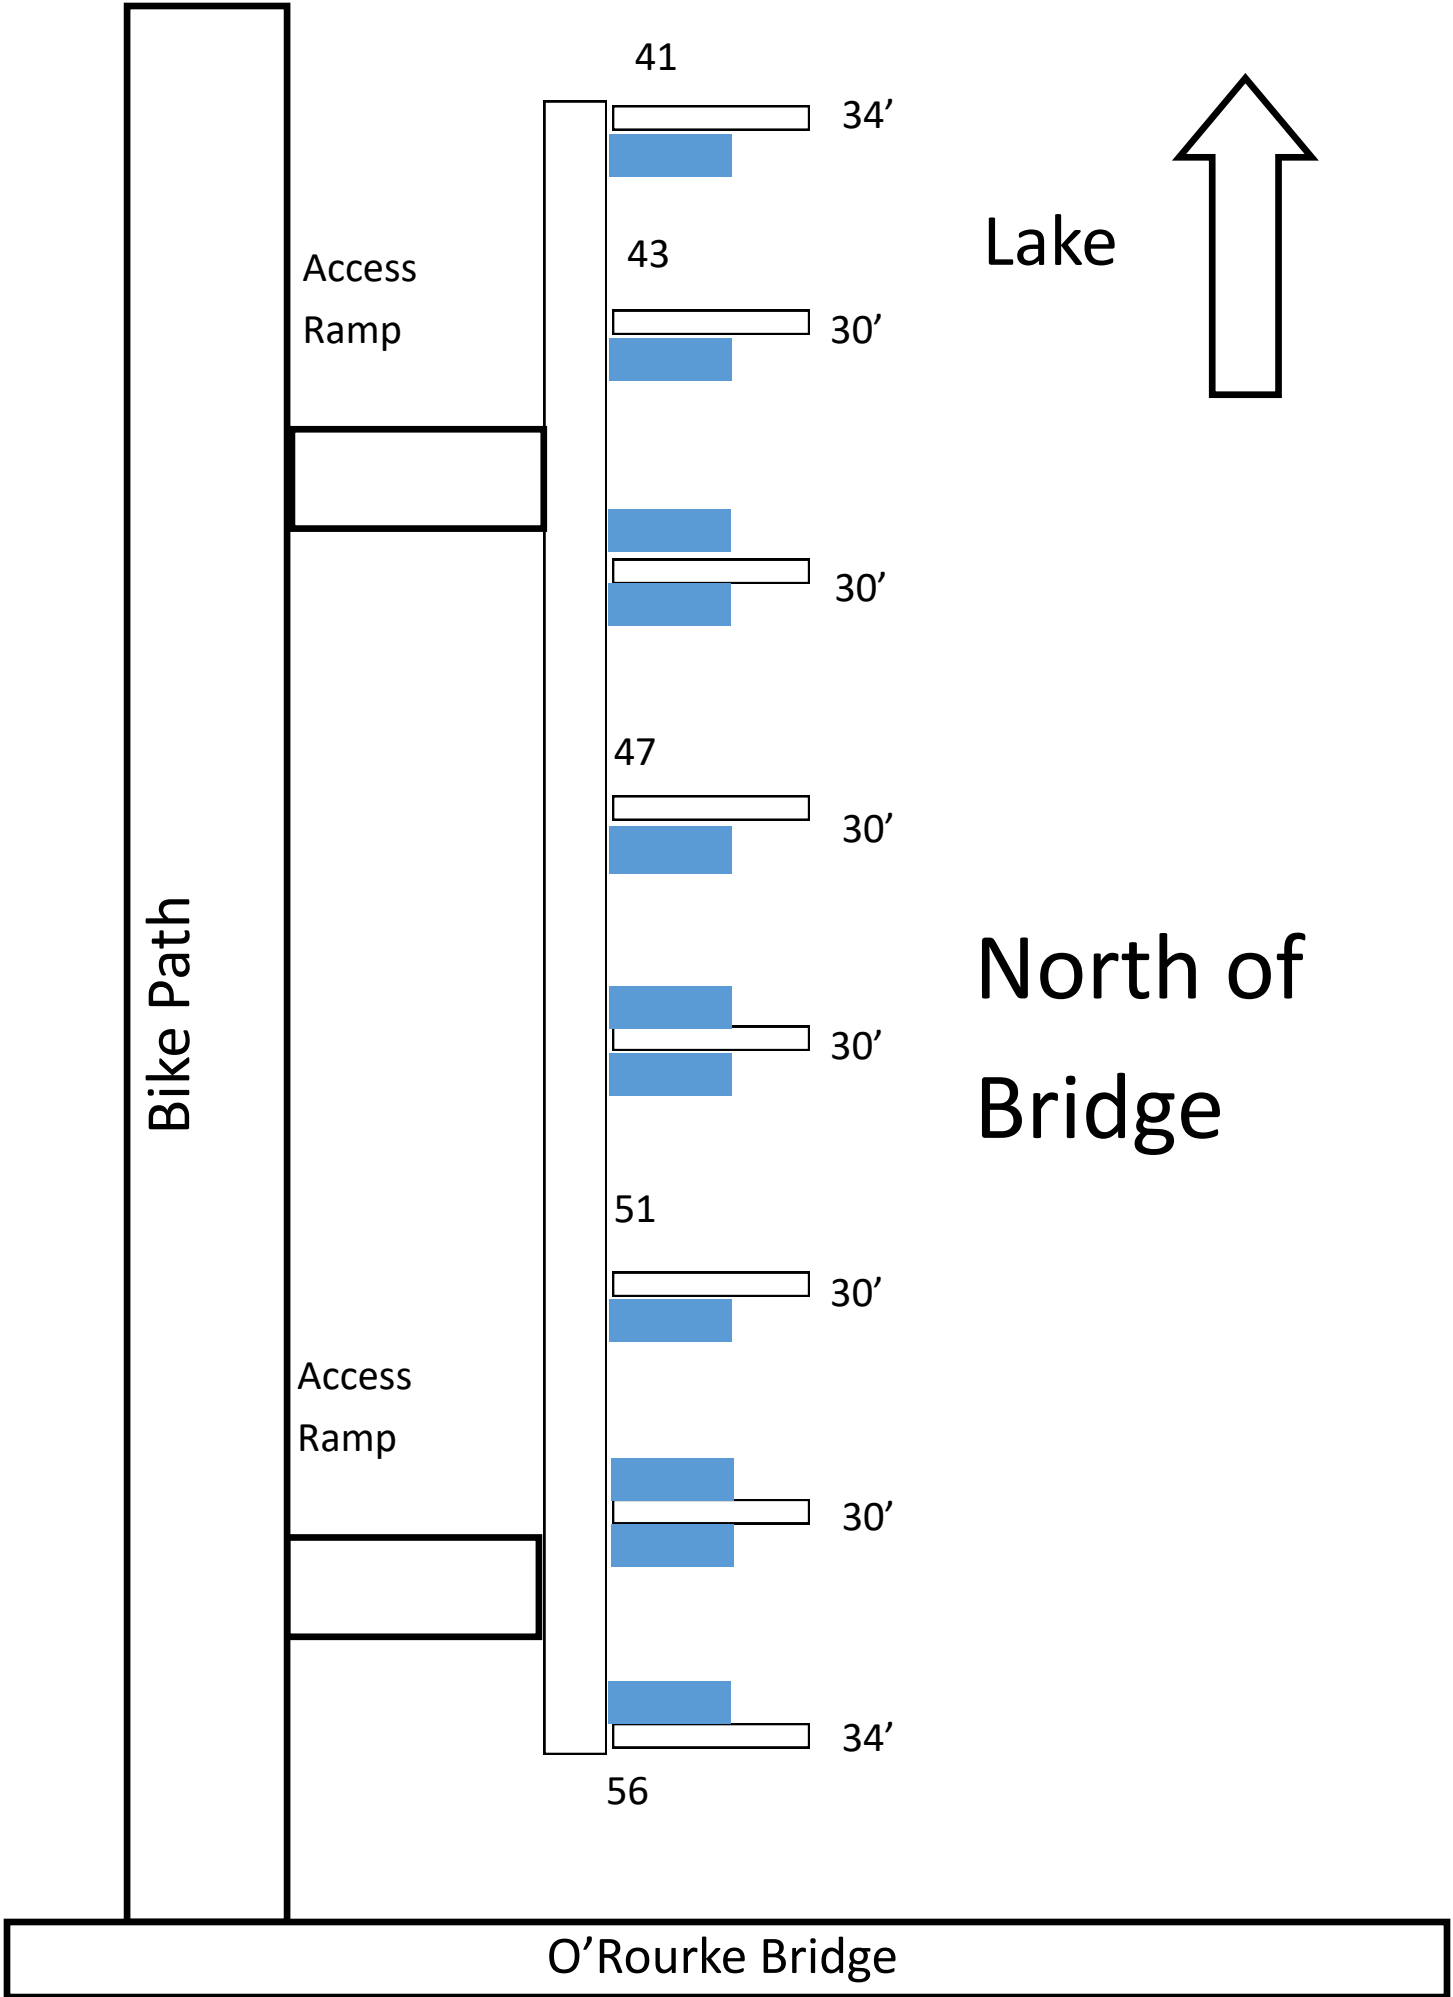

Lake

North of
Bridge

Access
Ramp

Lake

North of
Bridge

Bike Path

Access Ramp

Access Ramp

Lake

North of Bridge

O'Rourke Bridge

O'Rourke Bridge

Bike Path

Access Ramp

Access Ramp

Access Ramp

Lake

South of Bridge

Parking

Bike Path

Access Ramp

Access Ramp

93

111

24'

34'

Lake

South of Bridge